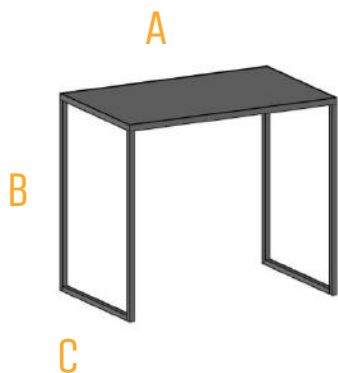

A 72" B 92" C 24"

GRID IRON

5x8 starting at \$299

With the ability to hold six rugs in the smallest of spaces you can keep your inventory close by with the ability to grab and go.

A 26" B 38" C 18"

FURNITURE DISPLAYS

SOFA tower

\$599

The Sofa Tower can easily accommodate 3 full size sofas and be moved around your store safely. Lockable casters all around ensure this display will not get away.

A 52" B 100" C 50"

FURNITURE DISPLAYS

\$249

This display can accommodate many items in your inventory. From chairs to end tables this custom display can be sized to fit your needs.

A 48" B 44" C 40"

CHAIR & BARSTOOL DISPLAY

PILLOW tower

\$159

The Pillow Tower is a heavy duty display with the ability to hold up to 20 full size pillows. This tower design fits in a limited space.