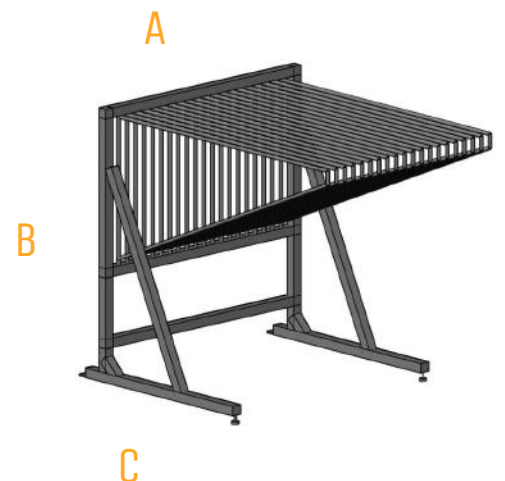

5X8	A 46"	B 75"	C 46"
	ARM LENGTH 74"		
8X10	A 46"	B 87"	C 72"
	ARM LENGTH 100"		

Stationary RUG ISLANDER

starting at \$1299

The Stationary Rug Islander is the fixed version of our very popular island display. It shares the no clip design for quick and easy loading and unloading of your rugs.

5X8		A 57" B 62" C 48"
		ARM LENGTH 74"
8X10		A 66" B 78" C 72"
		ARM LENGTH 96"

RUG DISPLAYS

athena

starting at \$1399

This unique display shows up to 30 rugs in a compact design. The round rod arms resist creases in your rugs. Add your point of purchase advertising on the side using velcro stripping. A lighting kit can be added for 19 inches more in height. No ladders, no clips and do it yourself assembly in minutes.

5X8 | A 48" B 64" C 40"
ARM LENGTH 66"

Z RACK

5x8 starting at \$499

This rug display fits neatly into a limited space with the ability to show multiple rugs at once up close. It's z base design keeps your rugs approachable.

\$249

This display can accommodate many items in your inventory. From chairs to end tables this custom display can be sized to fit your needs.

A 48" B 44" C 40"

CHAIR & BARSTOOL DISPLAY

PILLOW tower

\$159

The Pillow Tower is a heavy duty display with the ability to hold up to 20 full size pillows. This tower design fits in a limited space.