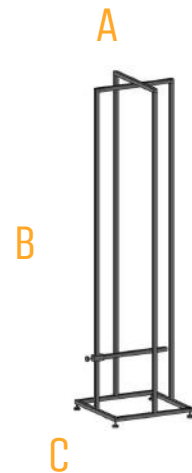

PILLOW tower

$159

The Pillow Tower is a heavy duty display with the ability to hold up to 20 full size pillows. This tower design fits in a limited space.

A 18" B 84" C 22"