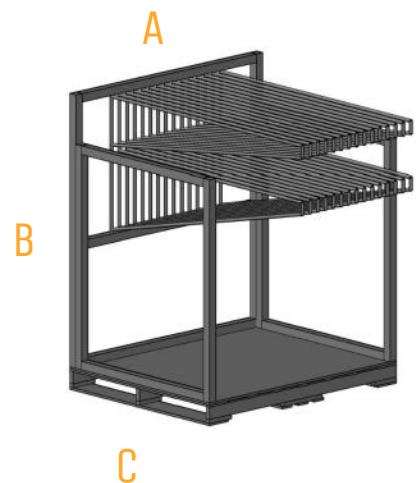

5X8	A 46"	B 75"	C 46"
	ARM LENGTH 74"		
8X10	A 46"	B 87"	C 72"
	ARM LENGTH 100"		

Stationary RUG ISLANDER

starting at \$1299

The Stationary Rug Islander is the fixed version of our very popular island display. It shares the no clip design for quick and easy loading and unloading of your rugs.

5X8		A 57" B 62" C 48"
		ARM LENGTH 74"
8X10		A 66" B 78" C 72"
		ARM LENGTH 96"

RUG DISPLAYS

athena

starting at \$1399

This unique display shows up to 30 rugs in a compact design. The round rod arms resist creases in your rugs. Add your point of purchase advertising on the side using velcro stripping. A lighting kit can be added for 19 inches more in height. No ladders, no clips and do it yourself assembly in minutes.

5X8 | A 48" B 64" C 40"
ARM LENGTH 66"

Z RACK

5x8 starting at \$499

This rug display fits neatly into a limited space with the ability to show multiple rugs at once up close. It's z base design keeps your rugs approachable.

A 72" B 92" C 24"

GRID IRON

5x8 starting at \$299

With the ability to hold six rugs in the smallest of spaces you can keep your inventory close by with the ability to grab and go.

A 26" B 38" C 18"

FURNITURE DISPLAYS