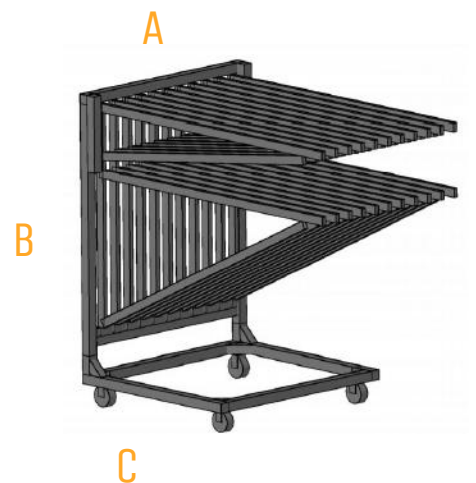

5X8	A 46"	B 75"	C 46"
	ARM LENGTH 74"		
8X10	A 46"	B 87"	C 72"
	ARM LENGTH 100"		

Stationary RUG ISLANDER

starting at \$1299

The Stationary Rug Islander is the fixed version of our very popular island display. It shares the no clip design for quick and easy loading and unloading of your rugs.

5X8		A 57" B 62" C 48"
		ARM LENGTH 74"
8X10		A 66" B 78" C 72"
		ARM LENGTH 96"

RUG DISPLAYS

athena

starting at \$1399

This unique display shows up to 30 rugs in a compact design. The round rod arms resist creases in your rugs. Add your point of purchase advertising on the side using velcro stripping. A lighting kit can be added for 19 inches more in height. No ladders, no clips and do it yourself assembly in minutes.

5X8 | A 48" B 64" C 40"
ARM LENGTH 66"

Z RACK

5x8 starting at \$499

This rug display fits neatly into a limited space with the ability to show multiple rugs at once up close. It's z base design keeps your rugs approachable.

\$249

This display can accommodate many items in your inventory. From chairs to end tables this custom display can be sized to fit your needs.

A 48" B 44" C 40"

CHAIR & BARSTOOL DISPLAY

PILLOW tower

\$159

The Pillow Tower is a heavy duty display with the ability to hold up to 20 full size pillows. This tower design fits in a limited space.