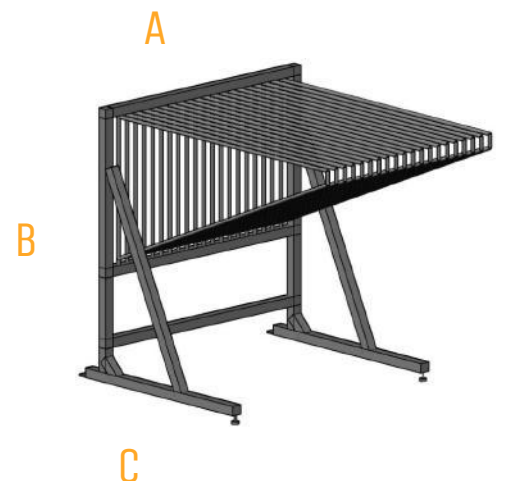

Stationary RUG ISLANDER

starting at $1299

The Stationary Rug Islander is the fixed version of our very popular island display. It shares the no clip design for quick and easy loading and unloading of your rugs.

5X8	A 57"	B 62"	C 48"
	ARM LENGTH 74"		
8X10	A 66"	B 78"	C 72"
	ARM LENGTH 96"