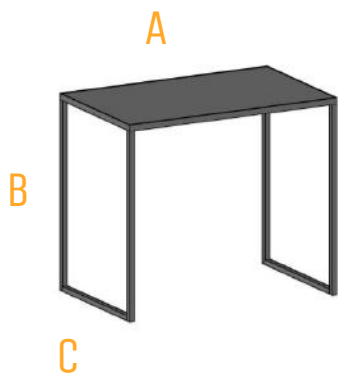

## FURNITURE DISPLAYS

# SOFA tower

\$799

The Sofa Tower can easily accommodate 3 full size sofas and be moved around your store safely. Lockable casters all around ensure this display will not get away.

A 52" B 100" C 50"

## FURNITURE DISPLAYS

\$249

This display can accommodate many items in your inventory. From chairs to end tables this custom display can be sized to fit your needs.

A 48" B 44" C 40"