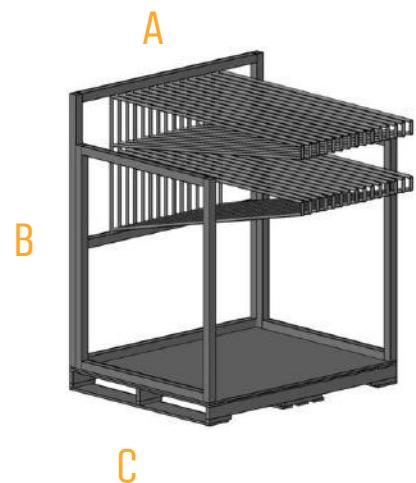

athena

starting at $1399

This unique display shows up to 30 rugs in a compact design. The round rod arms resist creases in your rugs. Add your point of purchase advertising on the side using velcro stripping. A lighting kit can be added for 19 inches more in height. No ladders, no clips and do it yourself assembly in minutes.

5X8 | A 48" B 64" C 40"
ARM LENGTH 66"