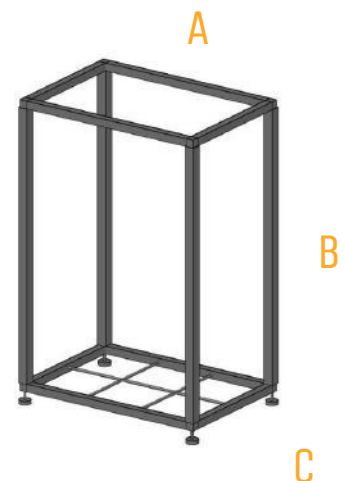

|      |                     |
|------|---------------------|
| 5X8  | A 68" B 96" C 68"   |
| 8X11 | A 99" B 96" C 99"   |
| 9X12 | A 111" B 96" C 111" |

# Z RACK

5x8 starting at \$499

This rug display fits neatly into a limited space with the ability to show multiple rugs at once up close. It's z base design keeps your rugs approachable.

A 72" B 92" C 24"

# GRID IRON

5x8 starting at \$299

Storing your rugs vertically in a relatively small space you can keep your inventory close by to grab and go.

A 26" B 38" C 18"