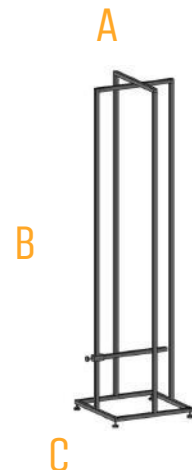

## FURNITURE DISPLAYS

## FURNITURE DISPLAYS

\$249

This display can accommodate many items in your inventory. From chairs to end tables this custom display can be sized to fit your needs.

A 48" B 44" C 40"

# CHAIR & BARSTOOL DISPLAY

# PILLOW tower

\$159

The Pillow Tower is a heavy duty display capable of holding up to 20 full size pillows. This tower design fits in a limited space.

A 18" B 84" C 22"